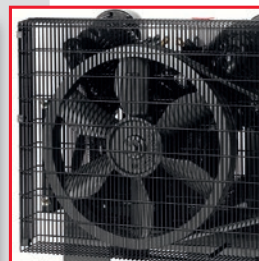

Safety

Fire proof insulating foam and metal belt guard.