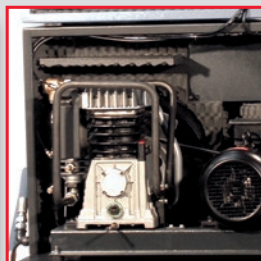

East maintenance

Immediate access to all mechanical & electrical components.